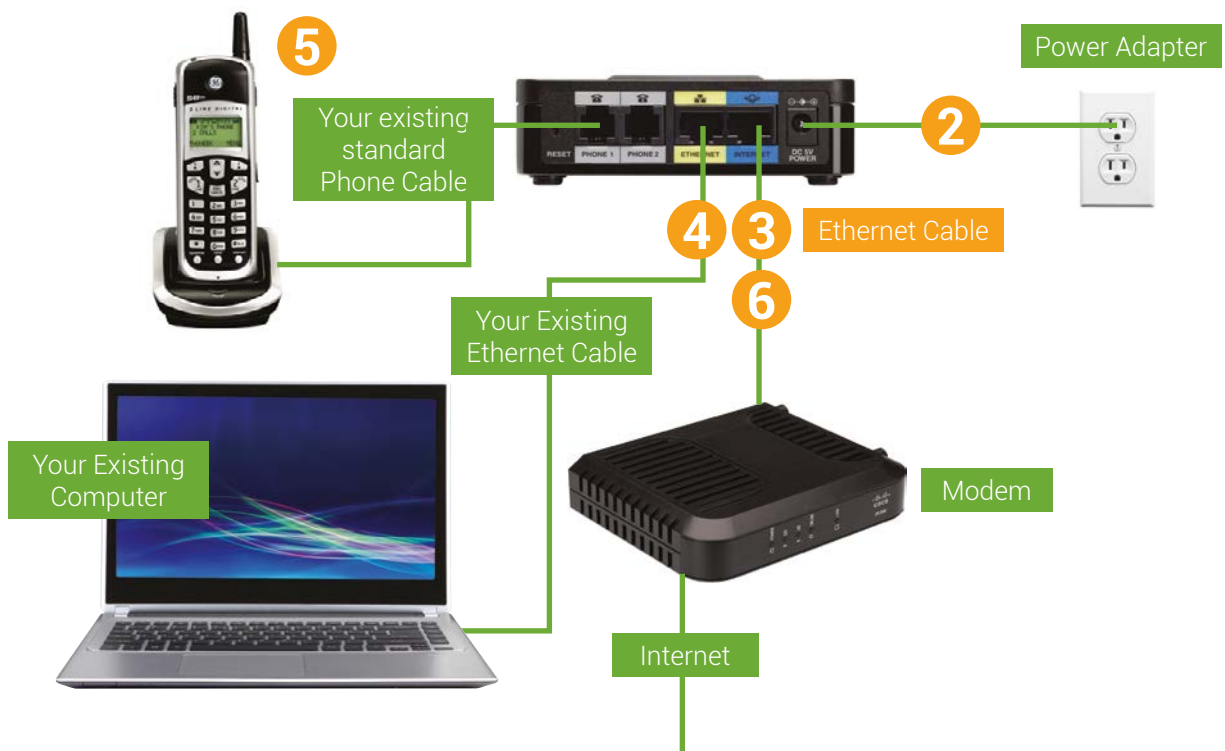

Setting Up Your Phone Adapter (without a Router)

1. 1 Unplug your modem from any devices which it is currently connected to. Unplug your modem from the power outlet.
2. 2 Connect the AC Adapter to the back of the Leaf Home Phone Adapter in the port labeled "DC 5V Power". Connect the AC Adapter to a nearby power outlet.
3. 3 Unplug the existing Ethernet cable from your computer and connect it to the port labeled "Internet" on the Leaf Home Phone Adapter.
4. 4 Connect the Ethernet cable to the port labeled "Ethernet" on the Leaf Home Phone Adapter and connect the other end to the Ethernet port on your computer.
5. 5 Connect your existing phone cable from your telephone to the Leaf Home Phone Adapter port labeled "Phone 1".
6. 6 Plug your modem into a nearby power outlet.

Your Leaf Home Phone Adapter will activate and automatically configure itself to the appropriate settings based on your phone number, plan and features. Please wait up to 15 minutes for the initial configuration to complete.

Refer to the step-by-step instructions located above for easy setup.

leaflet.ca
1-844-337-5323

✓ Trusted by over 150,000 Loyal Happy Customers