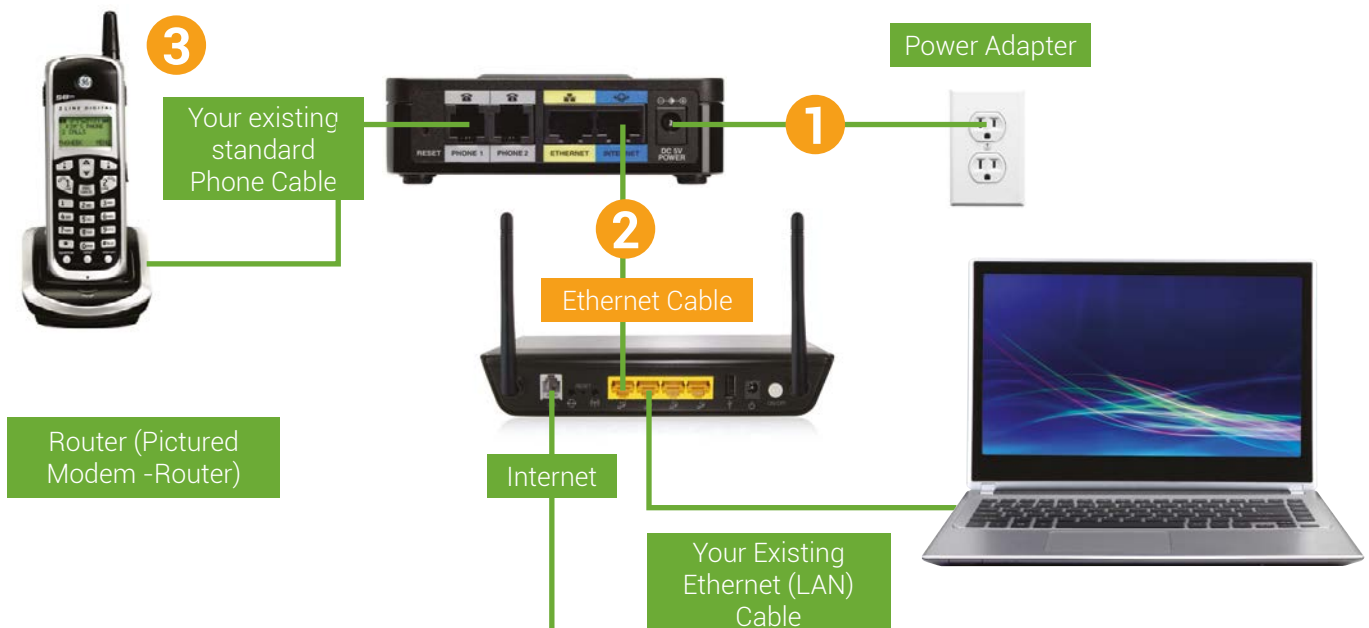

## Check for Required Items

Leaf Home Phone Adapter

AC Adapter (2 pieces)

Ethernet Cable

## Setting Up Your Phone Adapter

(with a Router or Router Enabled Modem\*)

- 1 Connect the AC Adapter to the back of the Leaf Home Phone Adapter in the port labeled "DC 5V Power". Connect the AC Adapter to a nearby power outlet.
- 2 Connect the Ethernet cable to the port labeled "Internet".
- 3 Connect your existing phone cable from your telephone into the Leaf Home Phone Adapter port labeled "Phone 1".

Your Leaf Home Phone Adapter will activate and automatically configure itself to the appropriate settings based on your phone number, plan and features. Please wait up to 15 minutes for the initial configuration to complete.

\*You will generally be able to tell if your modem also serves as a router if there are multiple "LAN" ports on the back, typically labelled 1-4.

Refer to the step-by-step instructions located above for easy setup.